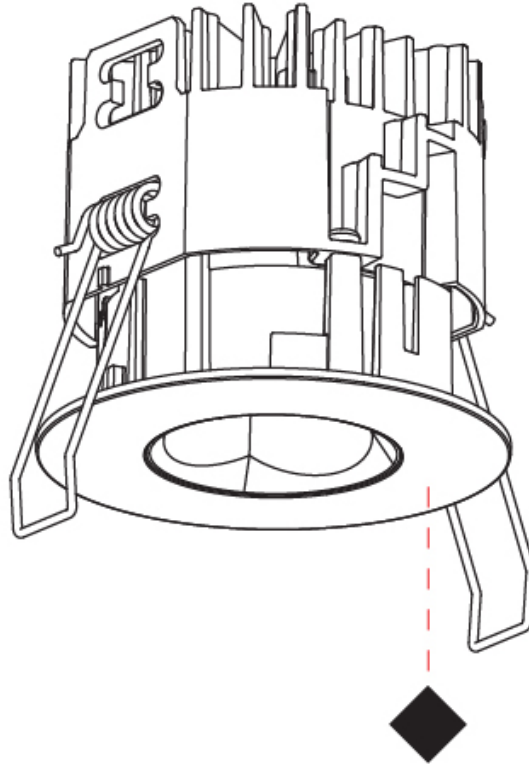

OIKO PRO ROUND RECESSED

A35871-

PROJECT _____

TYPE _____

SPECIFIER _____

QUANTITY _____

DATE _____

A