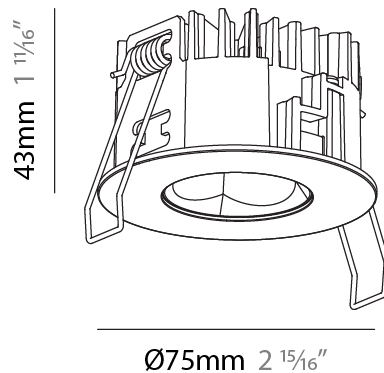

GENERAL

Series: Oiko Pro
Subseries: Oiko Pro Round
Brand: Prolicht
Division: Architectural
Mounting Type: Recessed
Mounting Location: Ceiling
Subcategory: Downlight

PHYSICAL

Shape: Round
Diameter (mm): 75
Diameter (in): 2 ¹⁵/₁₆
Height (mm): 43
Height (in): 1 ¹¹/₁₆
Ceiling Thickness (mm): 1 - 25
Ceiling Thickness (in): 1/16 - 1 3/16
Min. Recessing Depth (mm): 50
Min. Recessing Depth (in): 1 ¹⁵/₁₆
Light Distribution: Direct
Diffuser: Lens Pack - Spread Lens / Linear Spread Lens / Honeycomb Louver
Fixture Finish: SSR / BKV / CWI / CRY / HAB / UFT / ITA / RUA / FTG / MYG / LOD / PUS / FRO / FUP / KIA / POP / BLS / SPG / MEY / GOH / GUM / CHC / COM / ABZ / JAG / OBR / MOS / ROR
Fixture Material: Aluminum Die Cast
Cut-out Measurements: 68mm / 2 11/16" Diameter

ELECTRICAL

Lamp Type: LED (Zhaga Standard)
Input Wattage (W): 14
Total Output Wattage (W): 12.7
Dimming: Dali Dimming
Driver Included: No
Driver Location: Recessed Housing
Driver Type: Constant Current - Universal (120Vac only for DALI driver)
Driver Class: Class 2
Input Voltage (V): 120 - 277
Constant Current (MA): 700

LED

Color Temperature (°K): 2700-6500 Tunable White
Max. Delivered Lumen (lm): 1381
Nominal Lumen (lm): 1460
CRI: >93 CRI
Lamp Life (hrs): 50000
Special LEDs offerings: Tunable White

OPTICAL

Reflector°: 62
Adjustability: Fixed

RATINGS AND CERTIFICATIONS

Certified By: Certified for North American Standards
IP rating: IP20