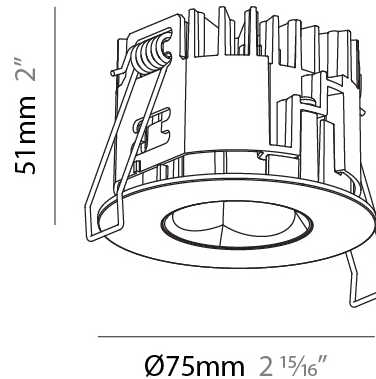

GENERAL

Series: Oiko Pro
Subseries: Oiko Pro Round
Brand: Prolicht
Division: Architectural
Mounting Type: Recessed
Mounting Location: Ceiling
Subcategory: Downlight

PHYSICAL

Shape: Round
Diameter (mm): 75
Diameter (in): 2 15/16
Height (mm): 51
Height (in): 2
Ceiling Thickness (mm): 1 - 25
Ceiling Thickness (in): 1/16 - 1 3/16
Min. Recessing Depth (mm): 55
Min. Recessing Depth (in): 2 3/16
Light Distribution: Direct
Diffuser: Lens Pack - Spread Lens / Linear Spread Lens / Honeycomb Louver
Fixture Finish: [SSR / BKV / CWI / CRY / HAB / UFT / ITA / RUA / FTG / MYG / LOD / PUS / FRO / FUP / KIA / POP / BLS / SPG / MEY / GOH / GUM / CHC / COM / ABZ / JAG / OBR / MOS / ROR](#)
Fixture Material: Aluminum Die Cast
Cut-out Measurements: 68mm / 2 11/16" Diameter

ELECTRICAL

Lamp Type: LED (Zhaga Standard)
Input Wattage (W): 14
Total Output Wattage (W): 12.7
Dimming: Dali Dimming
Driver Included: No
Driver Location: Recessed Housing
Driver Type: Constant Current - Universal (120Vac only for DALI driver)
Driver Class: Class 2
Input Voltage (V): 120 - 277
Constant Current (MA): 700

LED

Color Temperature (°K): 2700-6500 Tunable White
Max. Delivered Lumen (lm): 1240
Nominal Lumen (lm): 1460
CRI: >93 CRI
Lamp Life (hrs): 50000
Special LEDs offerings: Tunable White

OPTICAL

Reflector°: 52
Adjustability: Fixed

RATINGS AND CERTIFICATIONS

Certified By: Certified for North American Standards
IP rating: IP20