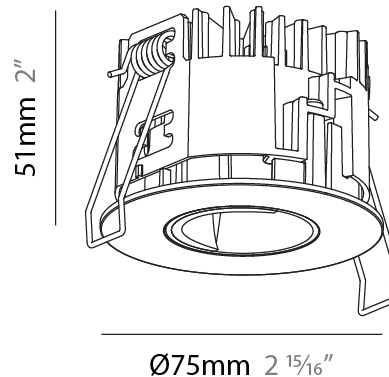

GENERAL

Series: Oiko Pro
Subseries: Oiko Pro Wallwash
Brand: Prolicht
Division: Architectural
Mounting Type: Recessed
Mounting Location: Ceiling
Subcategory: Downlight

PHYSICAL

Shape: Round
Diameter (mm): 75
Diameter (in): 2 15/16
Height (mm): 51
Height (in): 2
Ceiling Thickness (mm): 1 - 25
Ceiling Thickness (in): 1/16 - 1 3/16
Min. Recessing Depth (mm): 55
Min. Recessing Depth (in): 2 3/16
Light Distribution: Downlight
Diffuser: Lens Pack - Spread Lens / Linear Spread Lens / Honeycomb Louver
Fixture Finish: SSR / BKV / CWI / CRY / HAB / UFT / ITA / RUA / FTG / MYG / LOD / PUS / FRO / FUP / KIA / POP / BLS / SPG / MEY / GOH / GUM / CHC / COM / ABZ / JAG / OBR / MOS / ROR
Fixture Material: Aluminum Die Cast
Cut-out Measurements: 68mm / 2 11/16" Diameter

ELECTRICAL

Lamp Type: LED (Zhaga Standard)
Input Wattage (W): 14
Total Output Wattage (W): 12.7
Dimming: Dali Dimming
Driver Included: No
Driver Location: Recessed Housing
Driver Type: Constant Current - Universal (120Vac only for DALI driver)
Driver Class: Class 2
Input Voltage (V): 120 - 277
Constant Current (MA): 700

LED

Color Temperature (°K): 2700-6500 Tunable White
Max. Delivered Lumen (lm): 1216
Nominal Lumen (lm): 1460
CRI: >90 CRI
Lamp Life (hrs): 50000
Special LEDs offerings: Tunable White

OPTICAL

Adjustability: Fixed

RATINGS AND CERTIFICATIONS

Certified By: Certified for North American Standards
IP rating: IP20