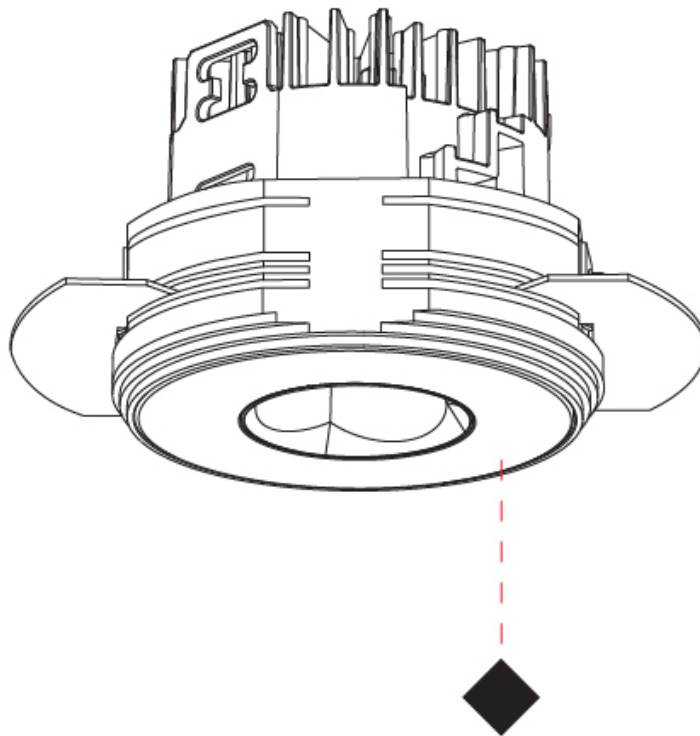

OIKO PRO ROUND TRIMLESS

A35881-

PROJECT	_____
TYPE	_____
SPECIFIER	_____
QUANTITY	_____
DATE	_____