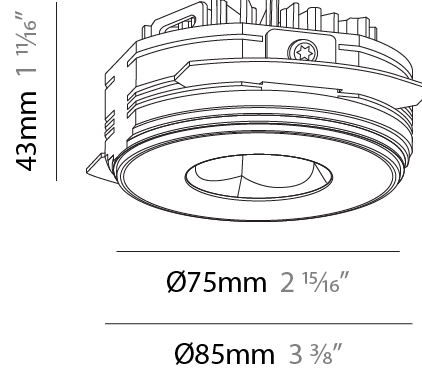

GENERAL

Series: Oiko Pro
Subseries: Oiko Pro Round
Brand: Prolicht
Division: Architectural
Mounting Type: Trimless
Mounting Location: Ceiling
Subcategory: Downlight

PHYSICAL

Shape: Round
Diameter (mm): 75
Diameter (in): 2 15/16
Height (mm): 43
Height (in): 1 11/16
Ceiling Thickness (mm): 10 / 12.5 / 15 / 25
Ceiling Thickness (in): 3/8 or 1/2 or 9/16 or 1
Min. Recessing Depth (mm): 50
Min. Recessing Depth (in): 1 15/16
Light Distribution: Direct
Diffuser: Lens Pack - Spread Lens / Linear Spread Lens / Honeycomb Louver
Fixture Finish: SSR / BKV / CWI / CRY / HAB / UFT / ITA / RUA / FTG / MYG / LOD / PUS / FRO / FUP / KIA / POP / BLS / SPG / MEY / GOH / GUM / CHC / COM / ABZ / JAG / OBR / MOS / ROR
Fixture Material: Aluminum Die Cast
Cut-out Measurements: 86mm / 2 11/16" Diameter

ELECTRICAL

Lamp Type: LED (Zhaga Standard)
Input Wattage (W): 14
Total Output Wattage (W): 12.7
Dimming: Dali Dimming
Driver Included: No
Driver Location: Recessed Housing
Driver Type: Constant Current - Universal (120Vac only for DALI driver)
Driver Class: Class 2
Input Voltage (V): 120 - 277
Constant Current (MA): 700

LED

Color Temperature (°K): 2700-6500 Tunable White
Max. Delivered Lumen (lm): 1381
Nominal Lumen (lm): 1460
CRI: >90 CRI
Lamp Life (hrs): 50000
Special LEDs offerings: Tunable White

OPTICAL

Reflector°: 62
Adjustability: Fixed

RATINGS AND CERTIFICATIONS

Certified By: Certified for North American Standards
IP rating: IP20