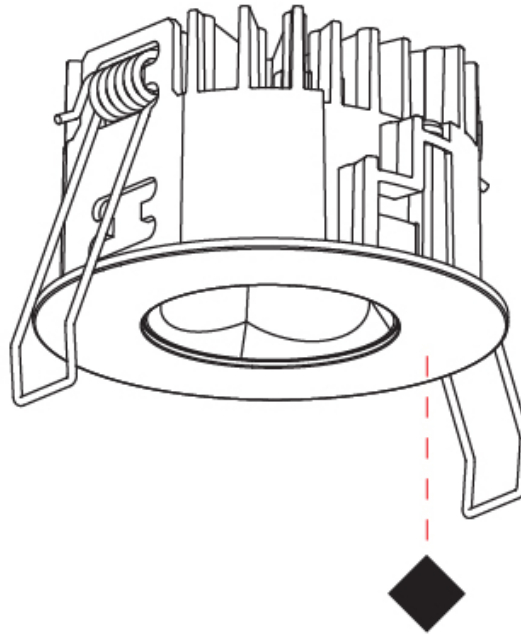

OIKO PRO ROUND RECESSED

A35873-

PROJECT _____

TYPE _____

SPECIFIER _____

QUANTITY _____

DATE _____