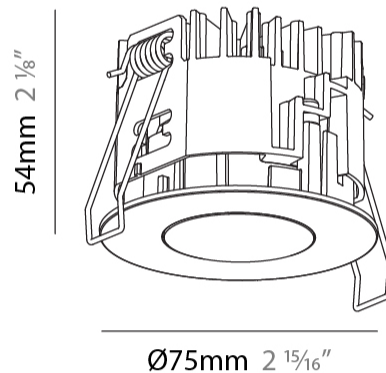

GENERAL

Series: Oiko Pro
Subseries: Oiko Pro Wallwash
Brand: Prolicht
Division: Architectural
Mounting Type: Recessed
Mounting Location: Ceiling
Subcategory: Downlight

PHYSICAL

Shape: Round
Diameter (mm): 75
Diameter (in): 2 ¹⁵/₁₆
Height (mm): 54
Height (in): 2 ¹/₈
Ceiling Thickness (mm): 1 - 25
Ceiling Thickness (in): 1/16 - 1 3/16
Min. Recessing Depth (mm): 60
Min. Recessing Depth (in): 2 ³/₈
Light Distribution: Downlight
Fixture Finish: SSR / BKV / CWI / CRY / HAB / UFT / ITA / RUA / FTG / MYG / LOD / PUS / FRO / FUP / KIA / POP / BLS / SPG / MEY / GOH / GUM / CHC / COM / ABZ / JAG / OBR / MOS / ROR
Fixture Material: Aluminum Die Cast
Cut-out Measurements: 68mm / 2 11/16" Diameter

ELECTRICAL

Lamp Type: LED (Zhaga Standard)
Input Wattage (W): 14
Total Output Wattage (W): 12.7
Dimming: Dali Dimming
Driver Included: No
Driver Location: Recessed Housing
Driver Type: Constant Current - Universal (120Vac only for DALI driver)
Driver Class: Class 2
Input Voltage (V): 120 - 277
Constant Current (MA): 700

LED

Color Temperature (°K): 2700-6500 Tunable White
Max. Delivered Lumen (lm): 1159
Nominal Lumen (lm): 1460
CRI: >90 CRI
Lamp Life (hrs): 50000
Special LEDs offerings: Tunable White

OPTICAL

Adjustability: Fixed

RATINGS AND CERTIFICATIONS

Certified By: Certified for North American Standards
IP rating: IP54