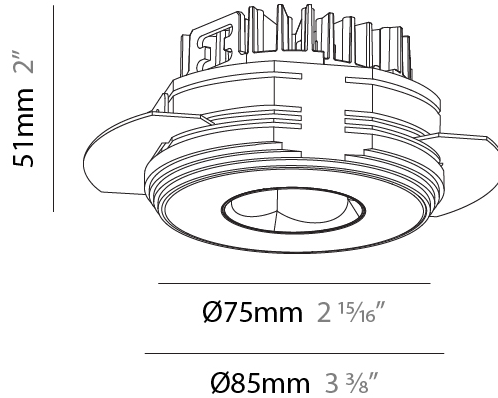

GENERAL

Series: Oiko Pro
Subseries: Oiko Pro Round
Brand: Prolicht
Division: Architectural
Mounting Type: Trimless
Mounting Location: Ceiling
Subcategory: Downlight

PHYSICAL

Shape: Round
Diameter (mm): 75
Diameter (in): 2 15/16
Height (mm): 51
Height (in): 2
Ceiling Thickness (mm): 10 / 12.5 / 15 / 25
Ceiling Thickness (in): 3/8 or 1/2 or 9/16 or 1
Min. Recessing Depth (mm): 55
Min. Recessing Depth (in): 2 3/16
Light Distribution: Direct
Diffuser: Lens Pack - Spread Lens / Linear Spread Lens / Honeycomb Louver
Fixture Finish: SSR / BKV / CWI / CRY / HAB / UFT / ITA / RUA / FTG / MYG / LOD / PUS / FRO / FUP / KIA / POP / BLS / SPG / MEY / GOH / GUM / CHC / COM / ABZ / JAG / OBR / MOS / ROR
Fixture Material: Aluminum Die Cast
Cut-out Measurements: 86mm / 2 11/16" Diameter

ELECTRICAL

Lamp Type: LED (Zhaga Standard)
Input Wattage (W): 14
Total Output Wattage (W): 12.7
Dimming: Dali Dimming
Driver Included: No
Driver Location: Recessed Housing
Driver Type: Constant Current - Universal (120Vac only for DALI driver)
Driver Class: Class 2
Input Voltage (V): 120 - 277
Constant Current (MA): 700

LED

Color Temperature (°K): 2700-6500 Tunable White
Max. Delivered Lumen (lm): 1240
Nominal Lumen (lm): 1460
CRI: >90 CRI
Lamp Life (hrs): 50000
Special LEDs offerings: Tunable White

OPTICAL

Reflector°: 52
Adjustability: Fixed

RATINGS AND CERTIFICATIONS

Certified By: Certified for North American Standards
IP rating: IP20