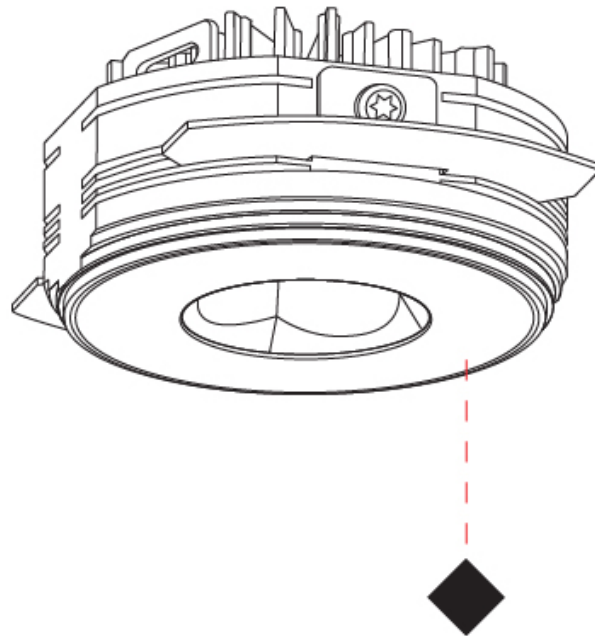

OIKO PRO ROUND TRIMLESS

A35883-

PROJECT

TYPE

SPECIFIER

QUANTITY

DATE

A