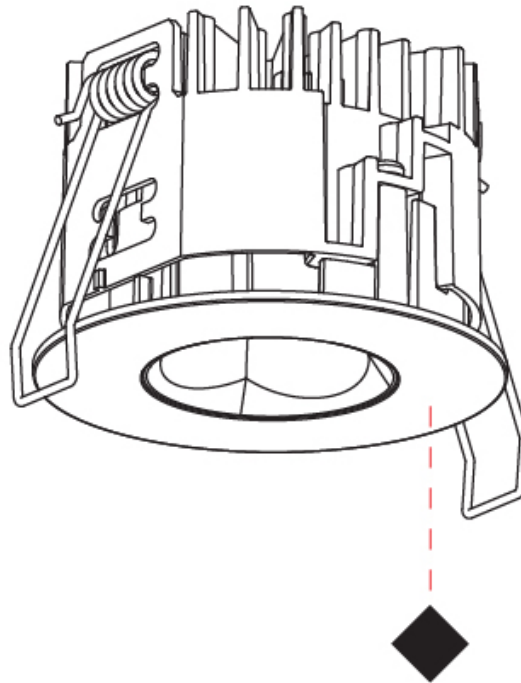

OIKO PRO ROUND RECESSED

A35872-

PROJECT

TYPE

SPECIFIER

QUANTITY

DATE