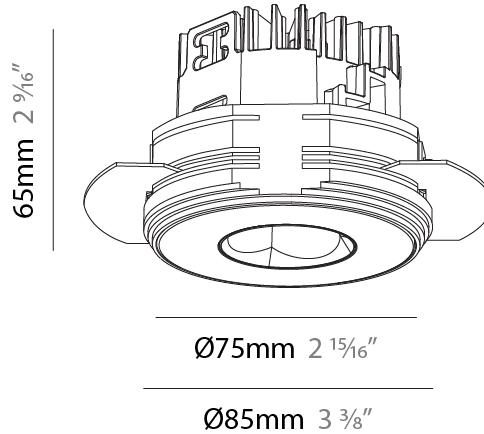

GENERAL

Series: Oiko Pro
Subseries: Oiko Pro Round
Brand: Prolicht
Division: Architectural
Mounting Type: Trimless
Mounting Location: Ceiling
Subcategory: Downlight

PHYSICAL

Shape: Round
Diameter (mm): 75
Diameter (in): 2 15/16
Height (mm): 65
Height (in): 2 9/16
Ceiling Thickness (mm): 10 / 12.5 / 15 / 25
Ceiling Thickness (in): 3/8 or 1/2 or 9/16 or 1
Min. Recessing Depth (mm): 70
Min. Recessing Depth (in): 2 3/4
Light Distribution: Direct
Diffuser: Lens Pack - Spread Lens / Linear Spread Lens / Honeycomb Louver
Fixture Finish: SSR / BKV / CWI / CRY / HAB / UFT / ITA / RUA / FTG / MYG / LOD / PUS / FRO / FUP / KIA / POP / BLS / SPG / MEY / GOH / GUM / CHC / COM / ABZ / JAG / OBR / MOS / ROR
Fixture Material: Aluminum Die Cast
Cut-out Measurements: 86mm / 2 11/16" Diameter

ELECTRICAL

Lamp Type: LED (Zhaga Standard)
Input Wattage (W): 14
Total Output Wattage (W): 12.7
Dimming: Dali Dimming
Driver Included: No
Driver Location: Recessed Housing
Driver Type: Constant Current - Universal (120Vac only for DALI driver)
Driver Class: Class 2
Input Voltage (V): 120 - 277
Constant Current (MA): 700

LED

Color Temperature (°K): 2700-6500 Tunable White
Max. Delivered Lumen (lm): 1129
Nominal Lumen (lm): 1460
CRI: >90 CRI
Lamp Life (hrs): 50000
Special LEDs offerings: Tunable White

OPTICAL

Reflector°: 36
Adjustability: Fixed

RATINGS AND CERTIFICATIONS

Certified By: Certified for North American Standards
IP rating: IP20